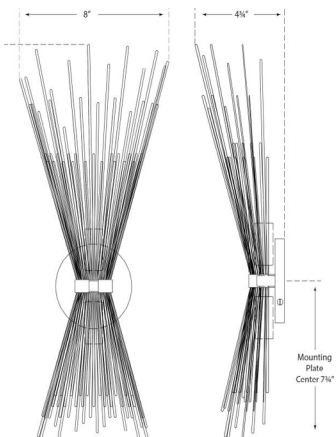

Burnished Silver Leaf

Dimensions

Height: 19.5"

Width: 8"

Extension: 5"

Backplate: 4" Round

Socket

2 - E12 Candelabra

Wattage

2 - 60 B11

Weight

3 lbs

Strada Small Sconce

KW2070BSL

Materials Shown

Burnished Silver Leaf

Available in

Gild

Aged Iron

Polished Nickel

Burnished Silver Leaf

Dimensions

Height: 19.5"

Width: 8"