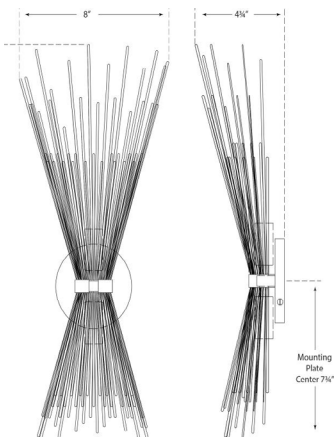

Strada Small Sconce

KW2070G

Materials Shown

Gild

Available in

Gild

Aged Iron

Polished Nickel

Burnished Silver Leaf

Dimensions

Height: 19.5"

Width: 8"

Extension: 5"

Backplate: 4" Round

Socket

2 - E12 Candelabra

Wattage

2 - 60 B11

Weight

3 lbs