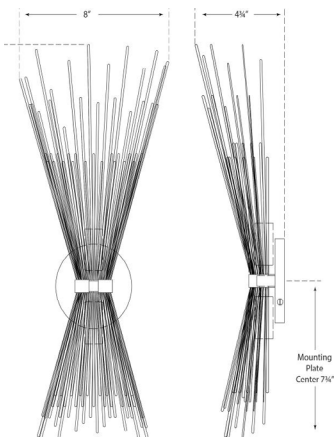

Strada Small Sconce

KW2070PN

Materials Shown

Polished Nickel

Available in

Gild

Aged Iron

Polished Nickel

Burnished Silver Leaf

Dimensions

Height: 19.5"

Width: 8"

Extension: 5"

Backplate: 4" Round

Socket

2 - E12 Candelabra

Wattage

2 - 60 B11

Weight

3 lbs